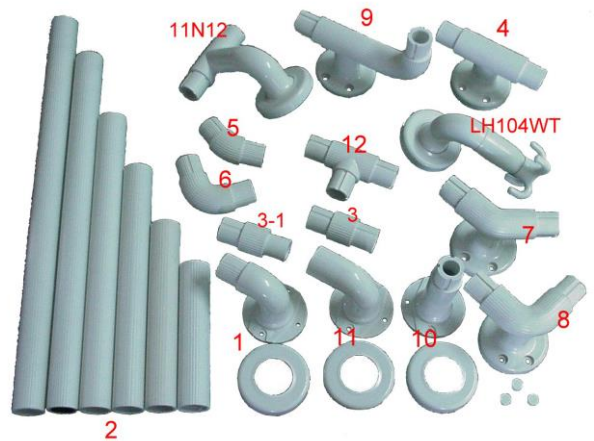

ABS Safety Handrail System

実用新案権をもつABS材質で作った安全なかみ合ゆせを持つ手すり

- Ø35mm diameter
- Many components for choosing to fit your own requirement
- Easy to assemble & install
- Rough surface makes it non-slipped

Patent No.
M338863